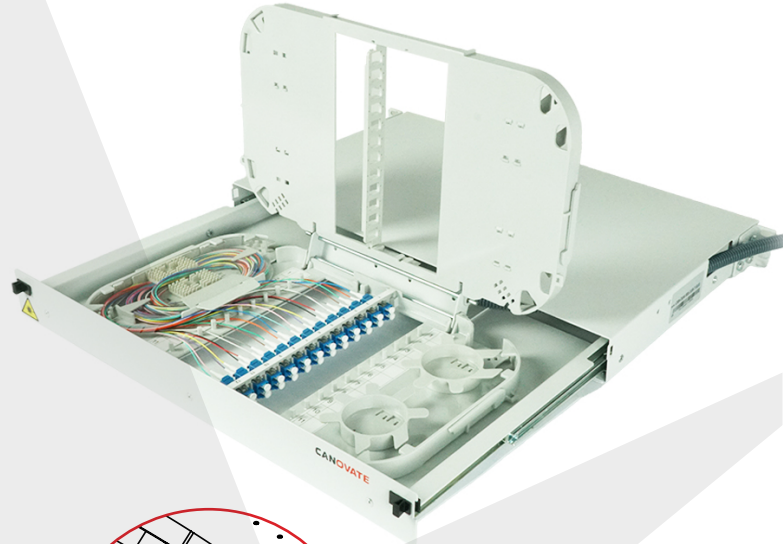

1U OPTION CAN-OLM-900-1UB-7-SLO1

CAN-OLM-900 Technical Drawing

Splice Cassette

Individual Cassette Holders for Stacking

Cable Protectors (R - L)

Mounting Bracket

Rail

Stopper (R - L)