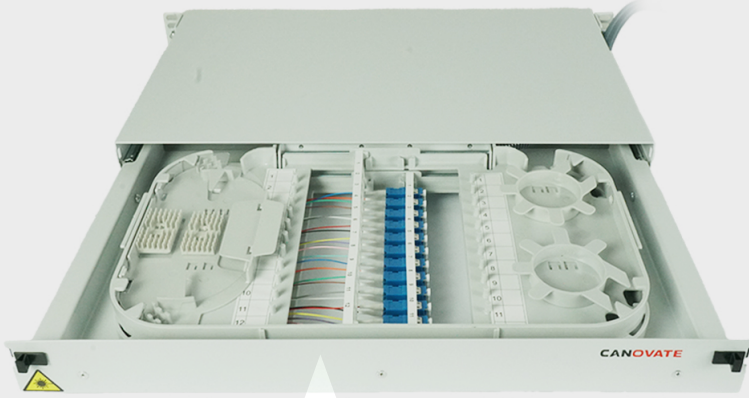

1U OPTION CAN-OLM-900-1UB-7-SLO1

CAN-OLM-900 Technical Drawing

Splice Cassette

Individual Cassette Holders for Stacking

Cable Protectors (R - L)

Mounting Bracket

Rail

Stopper (R - L)