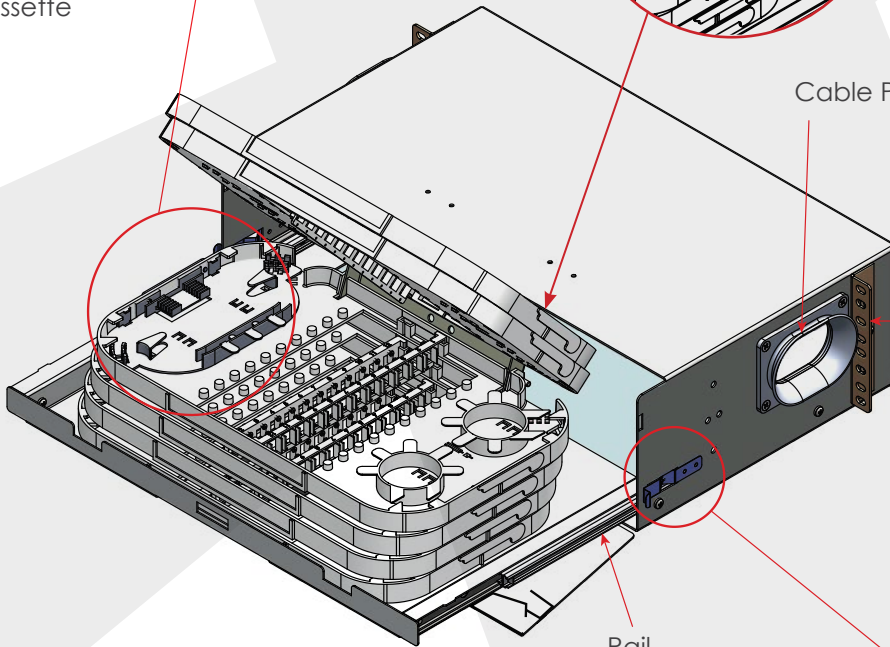

1U OPTION CAN-OLM-900-1UB-7-SLO1

CAN-OLM-900 Technical Drawing

Splice Cassette

Individual Cassette Holders for Stacking

Cable Protectors (R - L)

Mounting Bracket

Rail

Stopper (R - L)