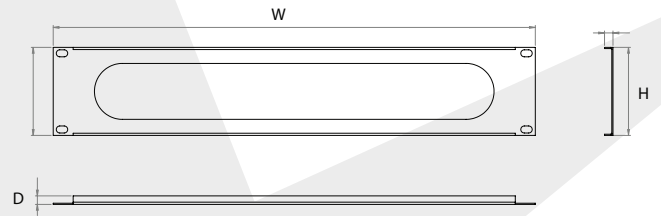

19" CABLE ENTRY PANEL WITH BRUSH

Material 1,5 mm Steel, Brush	Finish Electrostatic Powder Paint
Packaging One piece in a box	

H (U)	D (mm)	W (mm)	Weight kg	Part No
1U	10	483	0,2	CCA-X-5031
2U	10	483	0,3	CCA-X-5032

* X : Color code = 7: RAL 7035 (Grey); 9: RAL 9005 (Black)